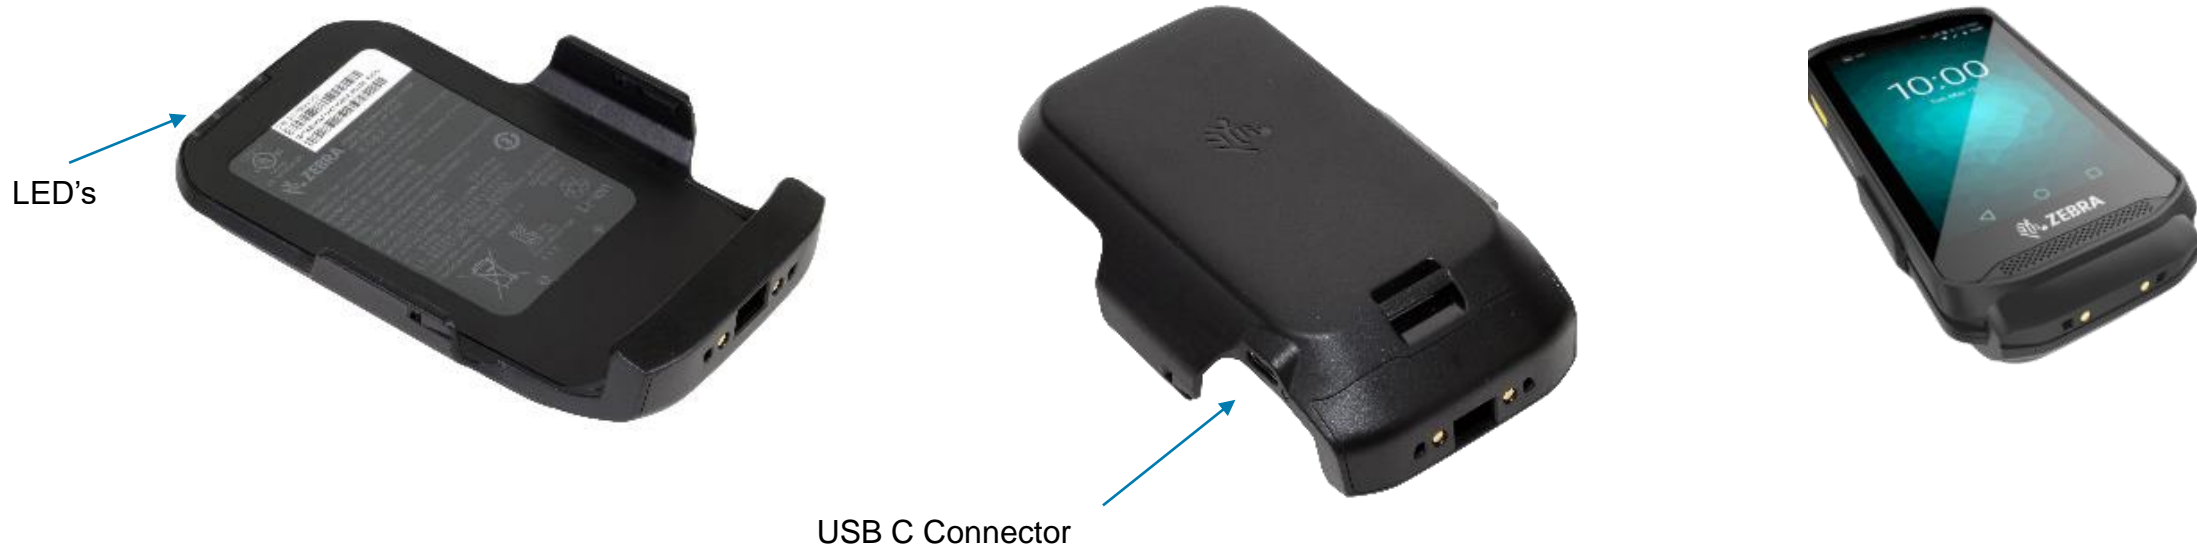

ZEBRA

TC2X ACCESSORIES GUIDE

ZEBRA TC20/25 Accessory Ecosystem

Base Single Slot Cradle
CRD-TC2X-BS1CO-01

Vehicle Holder
CRD-TC2X-VCH1-01

Hand Strap
SG-TC2X-HSTRP1-01
SG-TC20K-HSTRP1-01

ShareCradle System
1-slot Ethernet (CRD-TC2X-SE1ET-01)
5-Slot Charge Only (CRD-TC2X-SE5CU-01)

Cig Lighter Adapter- Type A

Ethernet Dongle

RS6000/RS507x

USB C Cable
CBL-TC2X-USBC-01

*Item not available in all countries.

Additional PowerPack Battery

BTRY-TC2X-PRPK1-01

TC2X Optional PowerPack Battery

- Charges the internal TC2X battery
- Provides additional 8 - 10 hours of battery life (2800 mAh)
- LED indicators on the top of the PowerPack indicate charge level
- Charges in all of the cradle solutions with or without the TC20/25
- Supports both hand straps (SG-TC2X-HSTRP1-01 and SG-TC20K-HSTRP1-01)

Single Slot Base Cradle

CRD-TC2X-BS1CO-01

TC2X Base Single Slot Cradle

- Single Slot cradle is Charge Only
- Charges PowerPack only and Terminal Only
- Charges PowerPack and Terminal together
- Charges Trigger Handle and Terminal together
- Will NOT support RFID Sled with or without Terminal
- *****"KIT-TC2X-BS1FT-05 - 5 Pack of TC2X Base single slot interconnectors" Can be used to interconnect multiple base single slot cradles together mechanically.*****